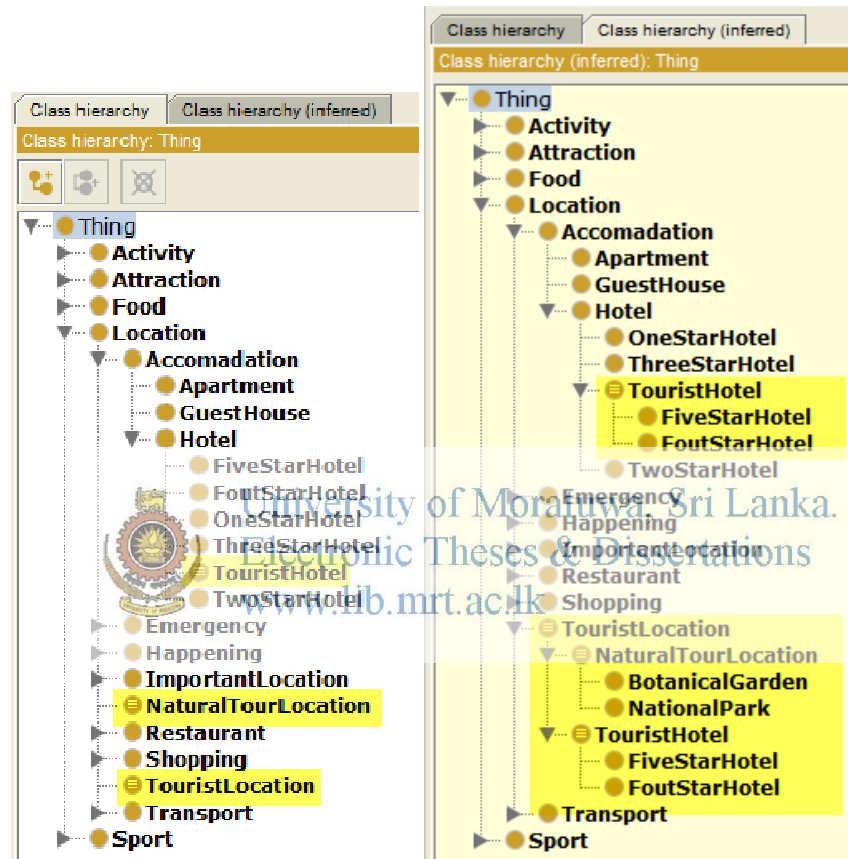

| tp:YalaNationalPark | tp:Safari |

| tp:YalaNationalPark | tp:BirdWatching |

University of Moratuwa, Sri Lanka.
Electronic Theses & Dissertations
www.lib.mrt.ac.lk

Appendix C

Inferred Class Hierarchy of Ontology

Class Hierarchy and Inferred class hierarchy is as shown below. Refer owl in Appendix E for full class hierarchy.

Figure C.1 : Inferred Class Hierarchy of Ontology

For example the Hotels which are having some attraction of any kind have been defined as TouristHotels.